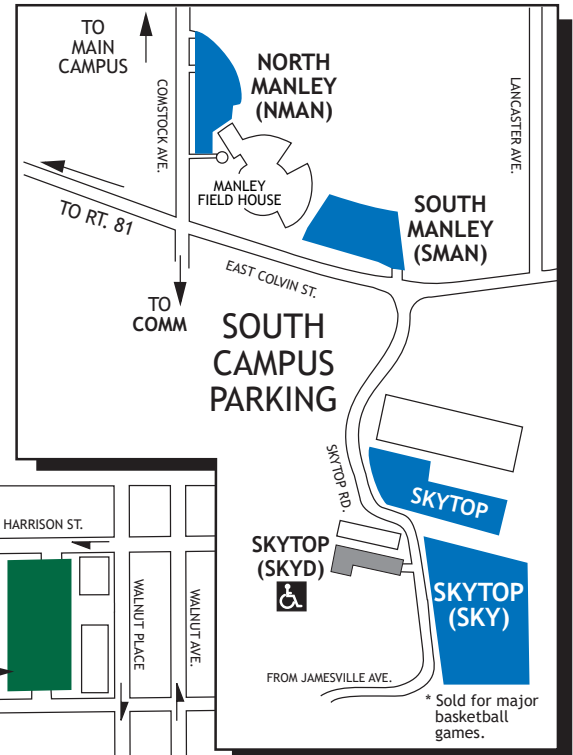

Game Day Parking Available in UAG, Manley and Skytop *

Carrier Dome Basketball Season Parking

RT. 81

EXIT 18

ONLY SELECTED BUILDING ARE SHOWN
MAP IS NOT TO SCALE

Q-2 and OSTROM are "Split" lots for Men's basketball (must park in Manley Lots for weekday ACC/Premium games when school in session.)

PARKING AREAS	
	Area A - \$325 (Minimum \$5,000* Orange Club donor)
	Area B - \$325 (Minimum \$300 Orange Club donor)
	Area C - \$275
	Area D - \$200
	ADA \$200 - \$325
	ADA ACCESS
	GUARD BOOTH
	BARRIER
	ONE WAY
* \$2,500 for Q2 "split" lot.	

^ Opens two hours before event start.

Revised 8.1.17