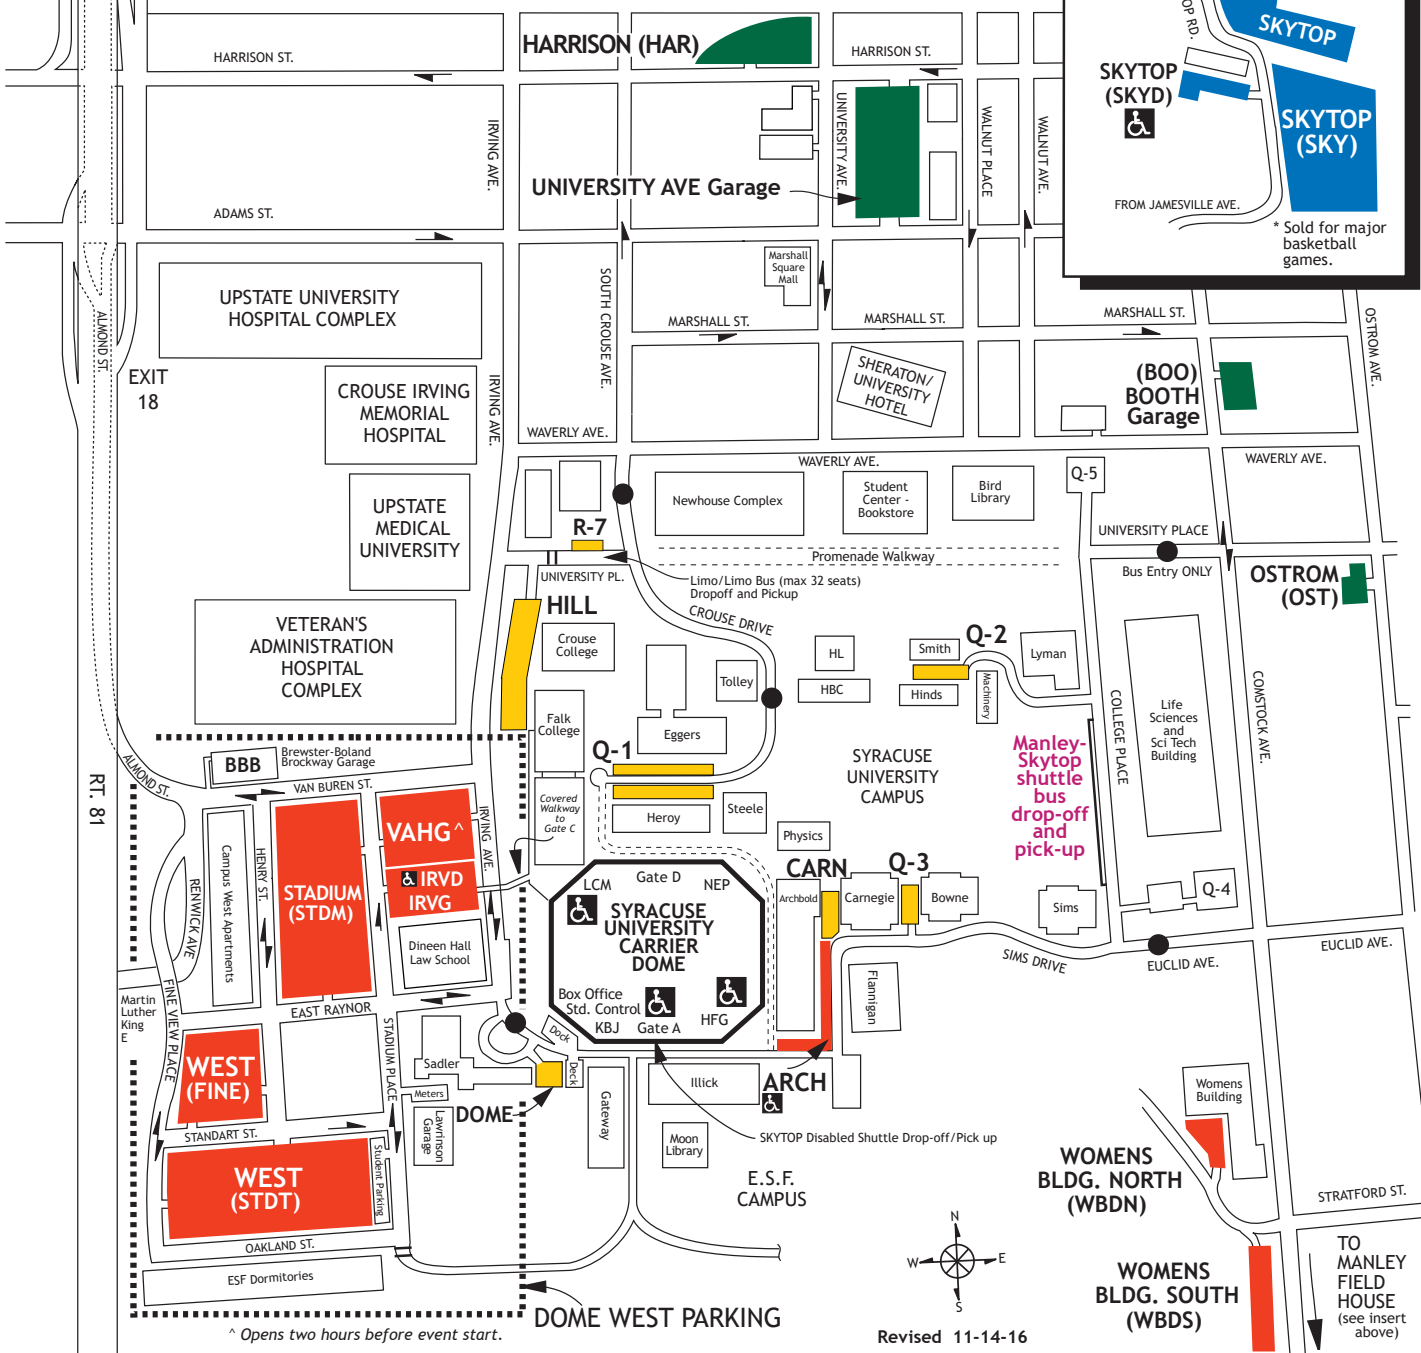

Game Day Parking Available in UAG, Manley and Skytop *

Carrier Dome Basketball Season Parking

RT. 81

EXIT 18

ONLY SELECTED BUILDING ARE SHOWN
MAP IS NOT TO SCALE

Q-2 and OSTROM are "Split" lots for Men's basketball (must park in Manley Lots for weekday ACC/Premium games when school in session.)

PARKING AREAS

- Area A - \$325**
(Minimum \$5,000 Orange Club donor)
- Area B - \$325**
(Minimum \$300 Orange Club donor)
- Area C - \$275**
- Area D - \$200**

- ADA ACCESS
- GUARD BOOTH
- BARRIER
- ONE WAY

* Opens two hours before event start.

Revised 11-14-16