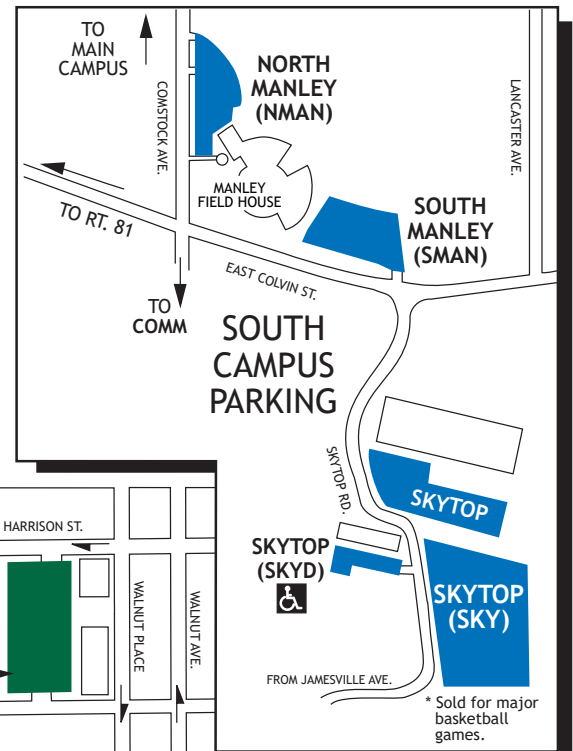

Game Day Parking Available in UAG, Manley and Skytop *

Carrier Dome Basketball Season Parking

RT. 81

EXIT 18

ONLY SELECTED BUILDING ARE SHOWN
MAP IS NOT TO SCALE

Q-2 and OSTROM are "Split" lots for Men's basketball (must park in Manley Lots for weekday ACC/Premium games when school in session.)

PARKING AREAS

- Area A - \$325**
(Minimum \$5,000 Orange Club donor)
- Area B - \$325**
(Minimum \$300 Orange Club donor)
- Area C - \$275**
- Area D - \$200**

- ADA ACCESS
- GUARD BOOTH
- BARRIER
- ONE WAY

* Opens two hours before event start.

Revised 11-14-16