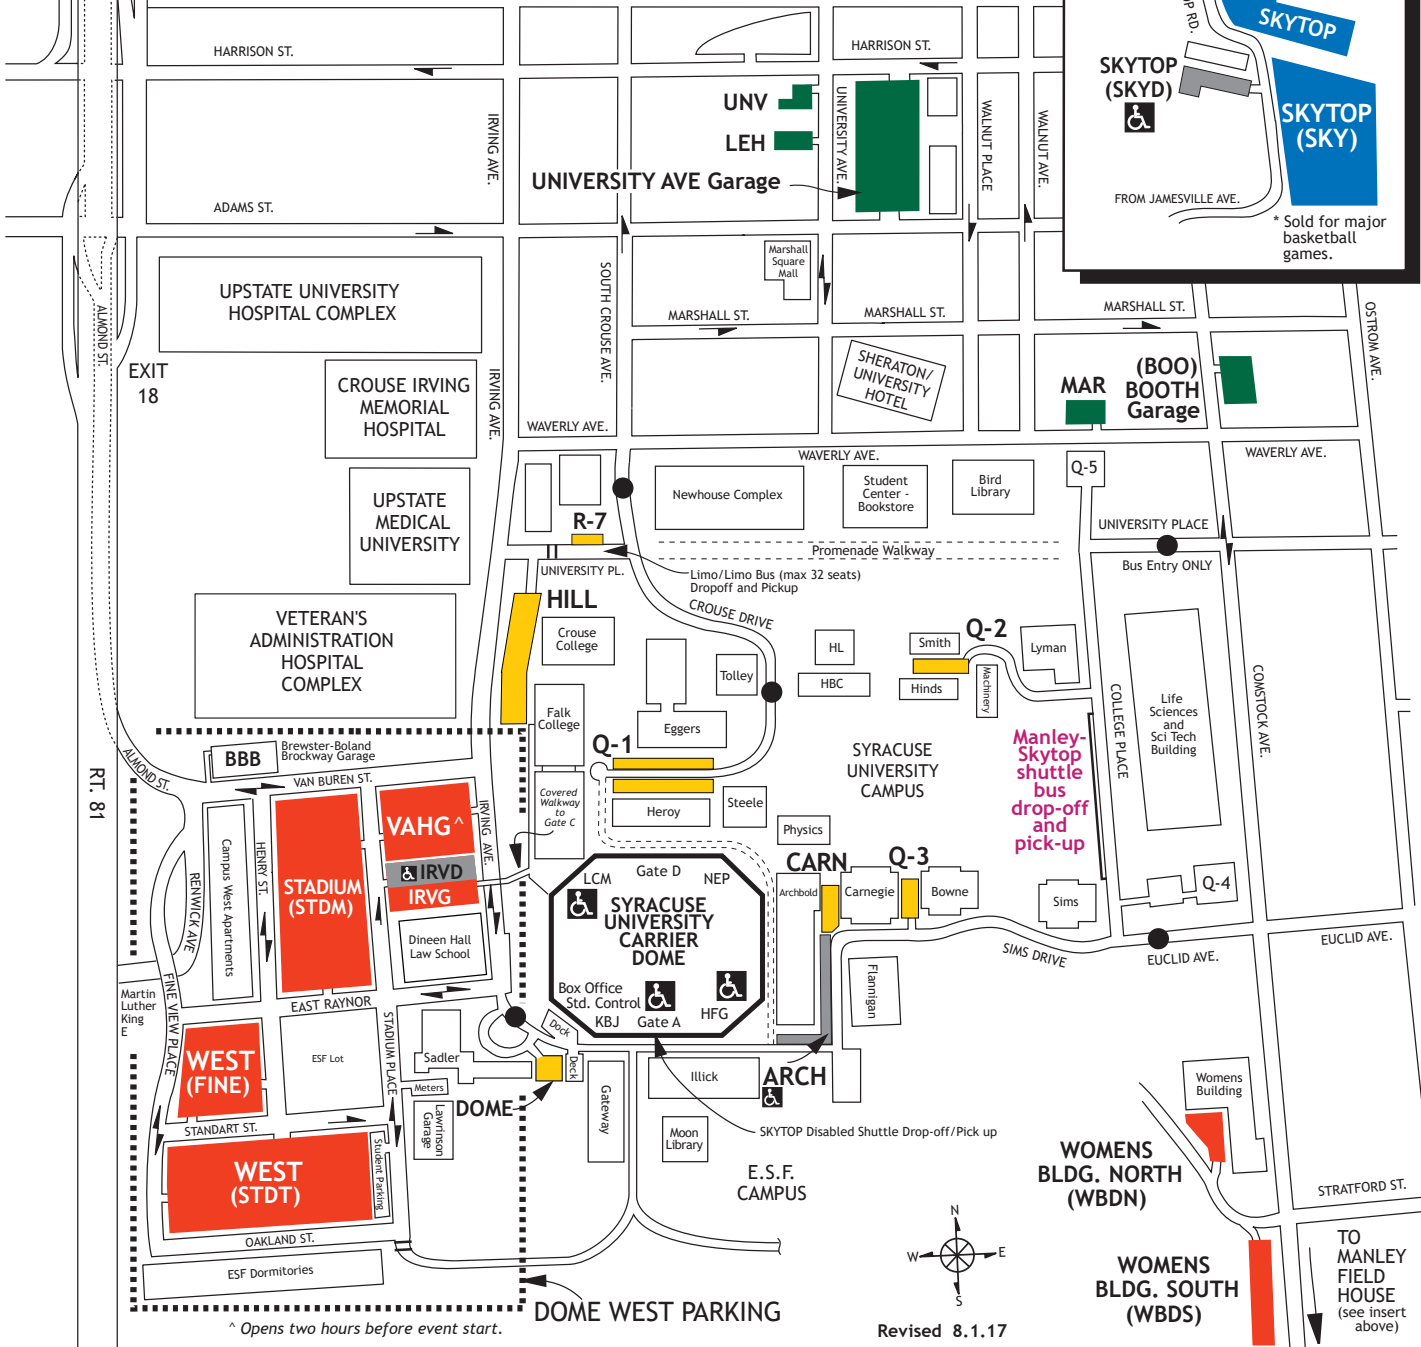

Game Day Parking Available in UAG, Manley and Skytop *

Carrier Dome Basketball Season Parking

RT. 81

EXIT 18

ONLY SELECTED BUILDING ARE SHOWN
MAP IS NOT TO SCALE

Q-2 and OSTROM are "Split" lots for Men's basketball (must park in Manley Lots for weekday ACC/Premium games when school in session.)

PARKING AREAS	
	Area A - \$325 (Minimum \$5,000* Orange Club donor)
	Area B - \$325 (Minimum \$300 Orange Club donor)
	Area C - \$275
	Area D - \$200
	ADA \$200 - \$325
	ADA ACCESS
	GUARD BOOTH
	BARRIER
	ONE WAY
* \$2,500 for Q2 "split" lot.	

^ Opens two hours before event start.

Revised 8.1.17