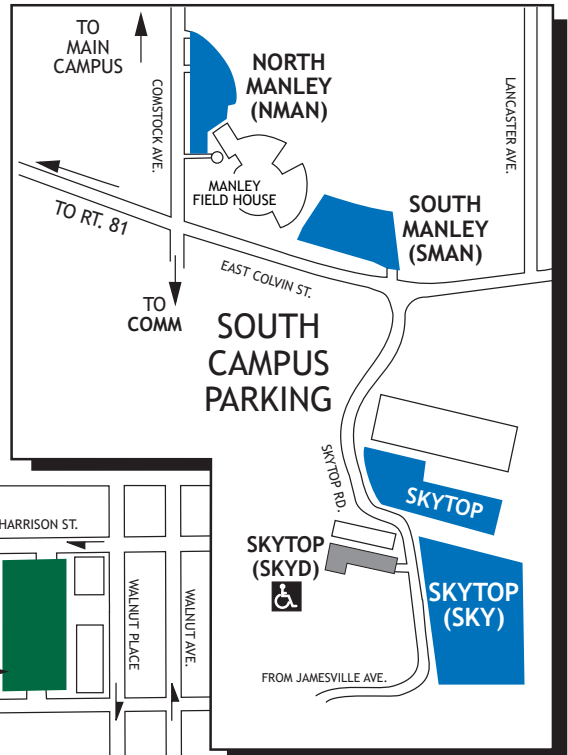

Game Day Parking Available in UAG, Manley and Skytop

Carrier Dome Football Season Parking

RT. 81

EXIT 18

ONLY SELECTED BUILDING ARE SHOWN
MAP IS NOT TO SCALE

PARKING AREAS

- Area A - \$200**
(Minimum \$2,500 Orange Club donor)
- Area B - \$200**
(Minimum \$300 Orange Club donor)
- Area C - \$150**
- Area D - \$80**
- ADA \$80 - \$200**

- ADA ACCESS
- GUARD BOOTH
- BARRIER
- ONE WAY

^ Opens two hours before event start.

Revised 8-1-17