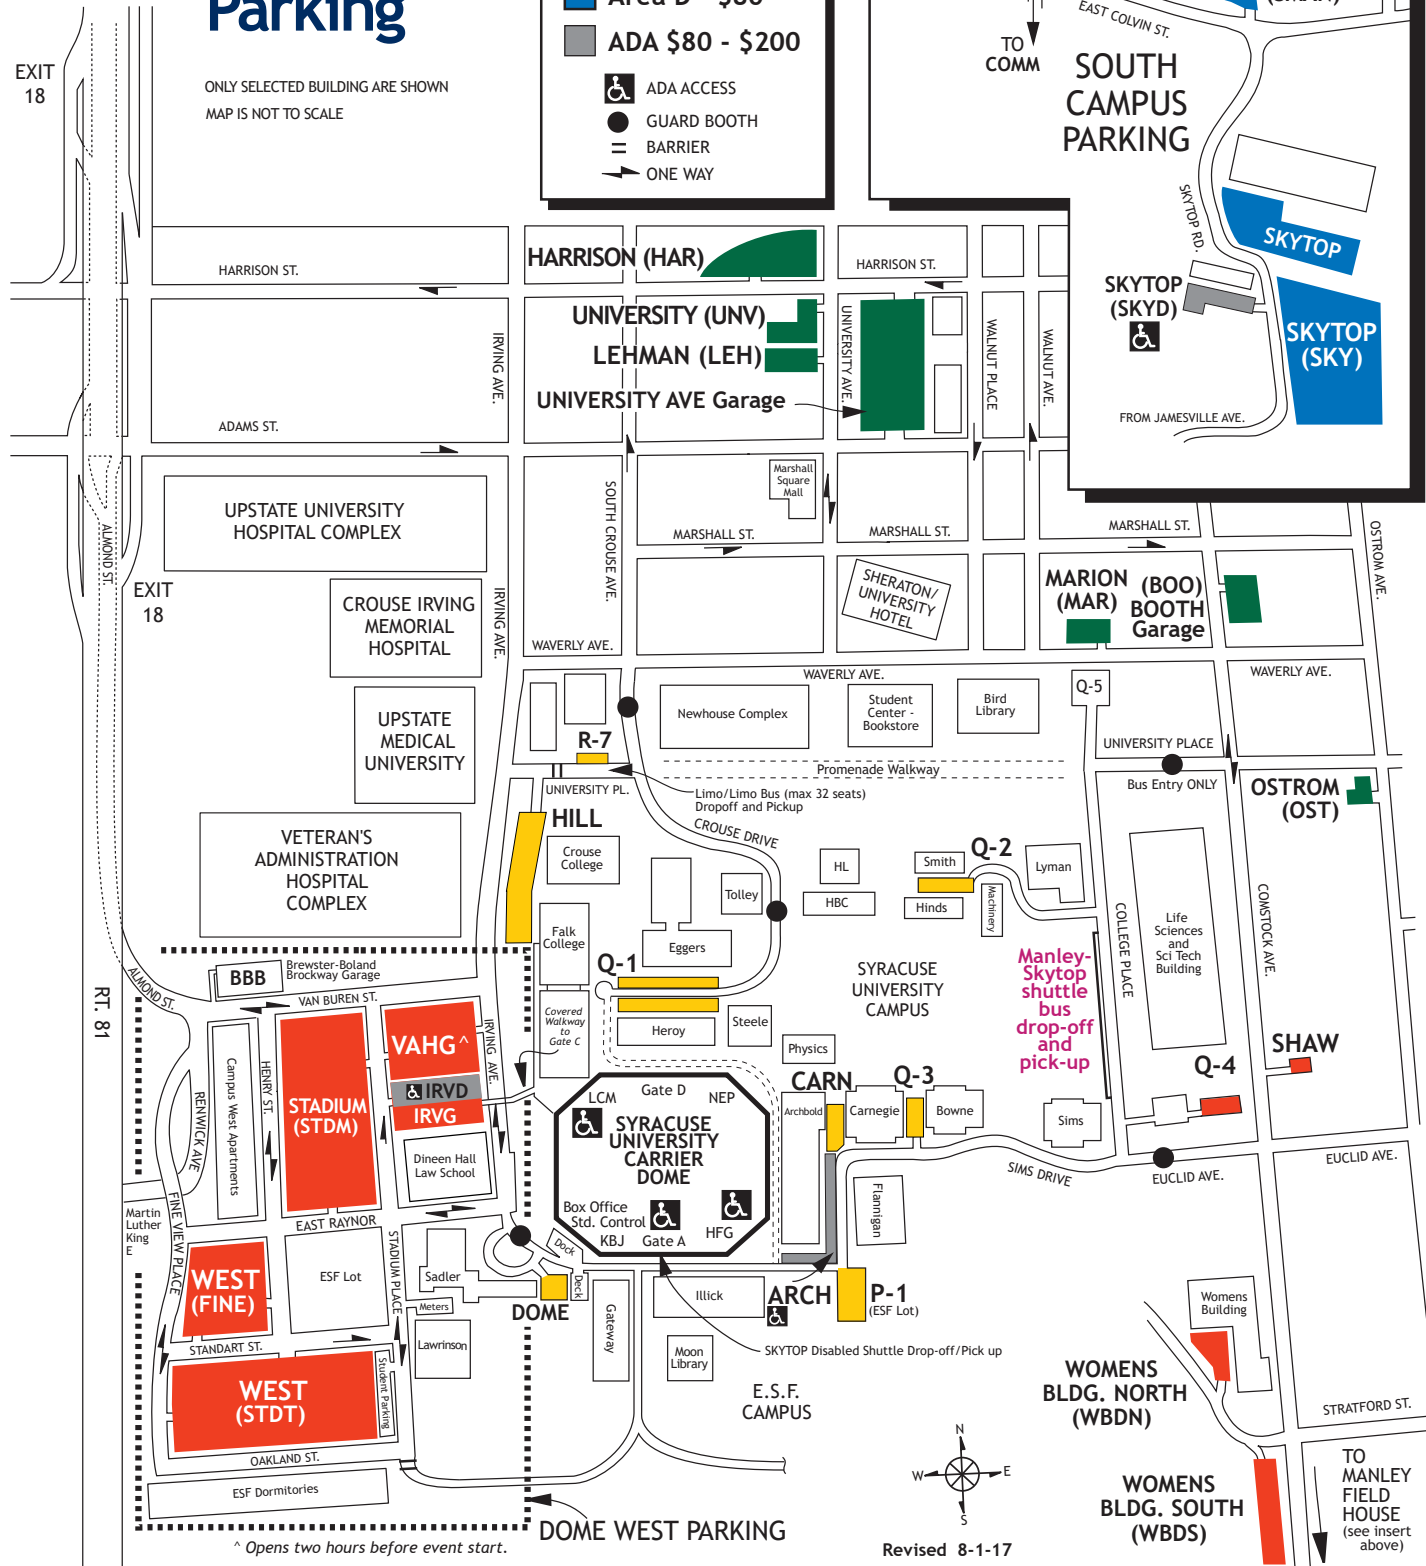

Game Day Parking Available in UAG, Manley and Skytop

Carrier Dome Football Season Parking

RT. 81

EXIT 18

ONLY SELECTED BUILDING ARE SHOWN
MAP IS NOT TO SCALE

PARKING AREAS

- Area A - \$200**
(Minimum \$2,500 Orange Club donor)
- Area B - \$200**
(Minimum \$300 Orange Club donor)
- Area C - \$150**
- Area D - \$80**
- ADA \$80 - \$200**

- ADA ACCESS
- GUARD BOOTH
- BARRIER
- ONE WAY

^ Opens two hours before event start.

Revised 8-1-17