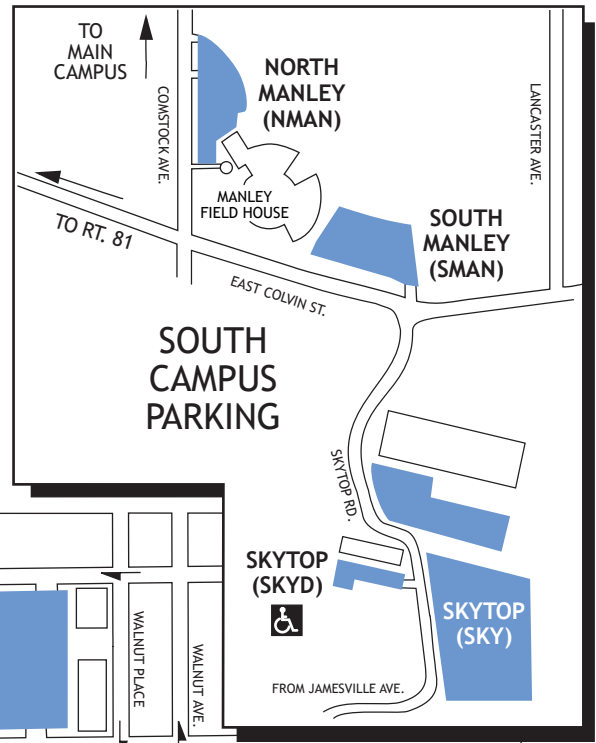

# Syracuse University Carrier Dome Parking Guide

MAP KEY	
	EVENT PARKING
	DISABLED ACCESS
	SU GUARD BOOTH
	BARRIER
	ONE WAY
ONLY SELECTED BUILDING ARE SHOWN	

**Not all lots are available for all events.**  
Most campus lots are season only for football and men's basketball.

RT. 81

EXIT 18

Revised 8/24/17