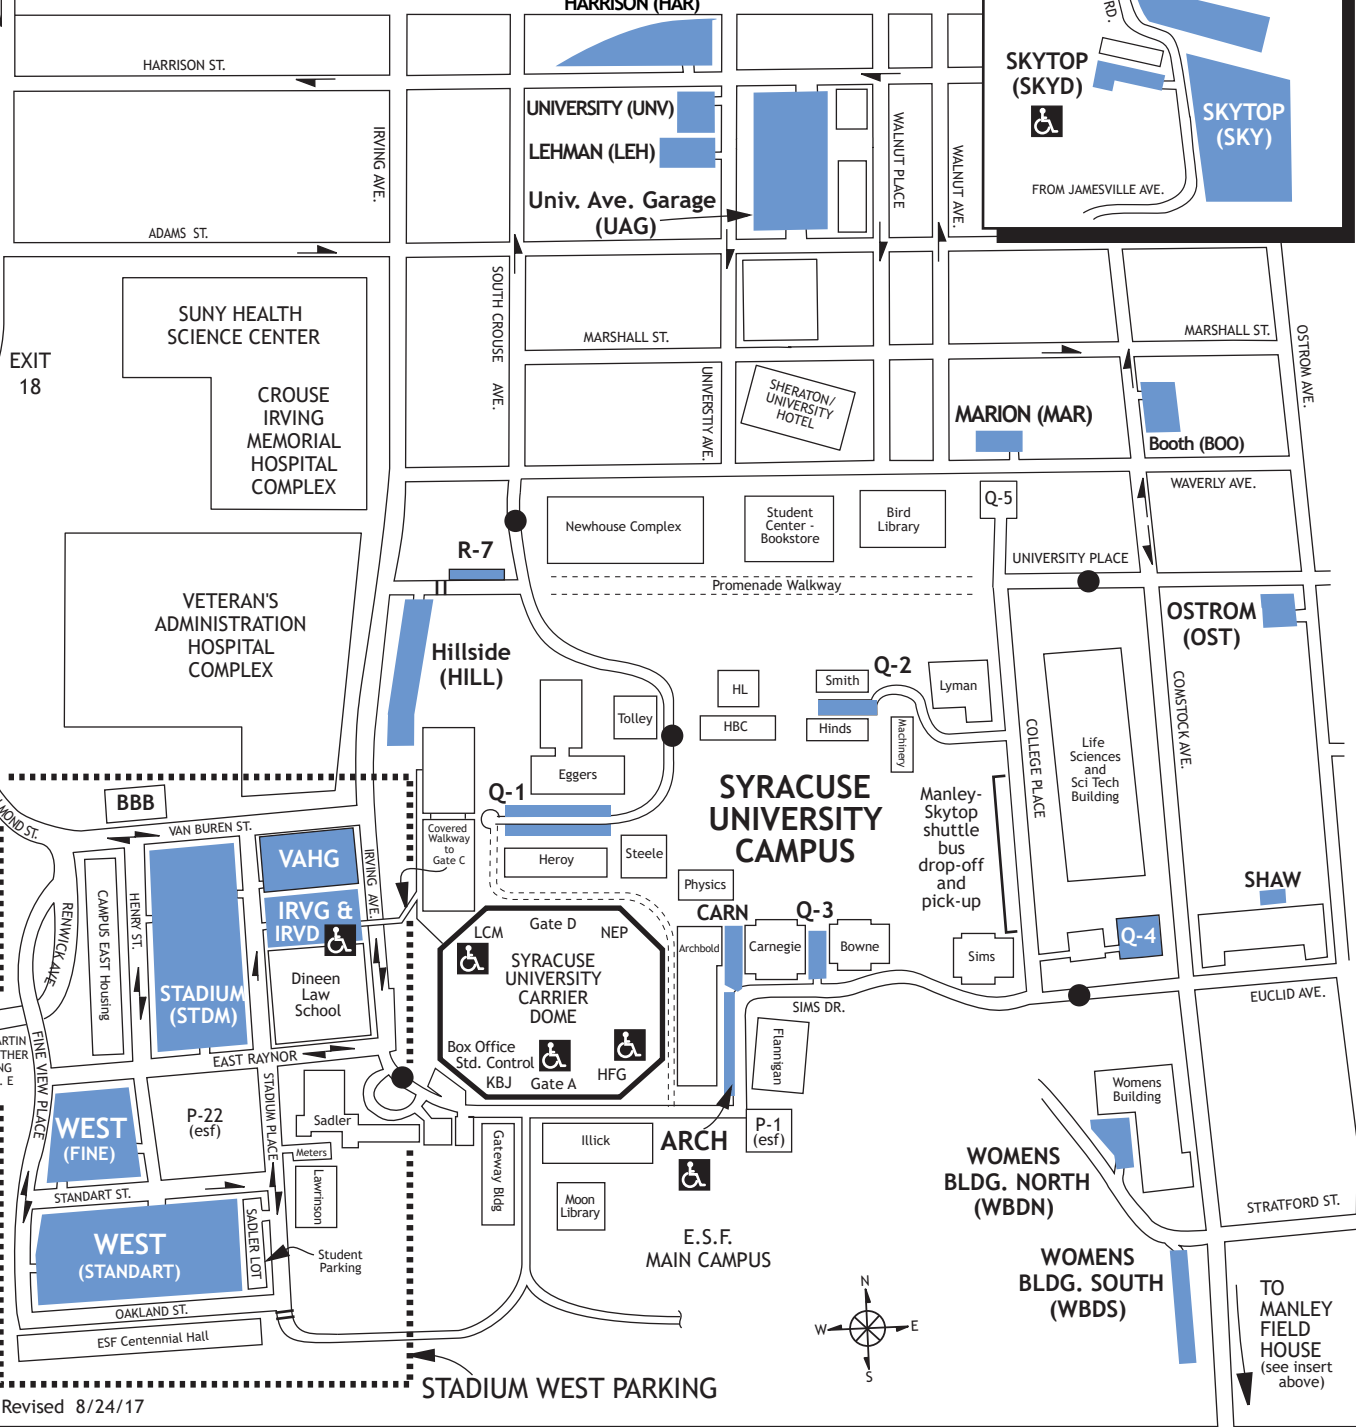

# Syracuse University Carrier Dome Parking Guide

MAP KEY	
	EVENT PARKING
	DISABLED ACCESS
	SU GUARD BOOTH
	BARRIER
	ONE WAY
ONLY SELECTED BUILDING ARE SHOWN	

**Not all lots are available for all events.**  
Most campus lots are season only for football and men's basketball.

RT. 81

EXIT 18

Revised 8/24/17