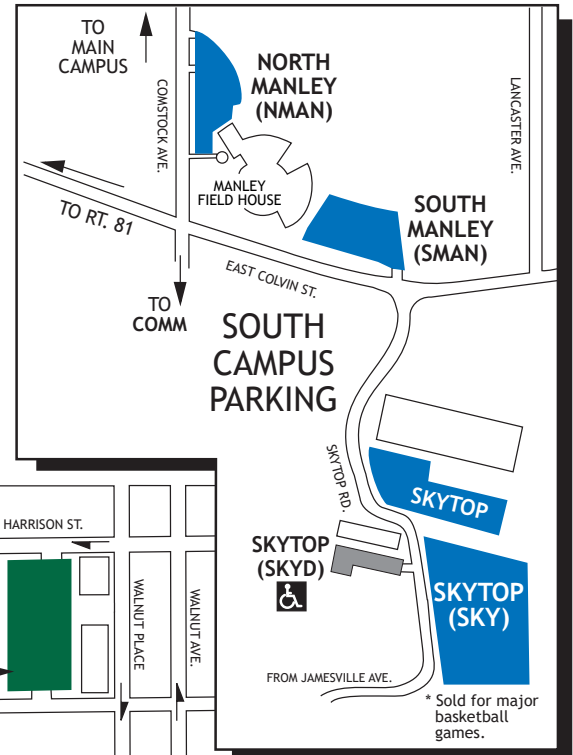

## Carrier Dome Basketball Season Parking

RT. 81

EXIT 18

ONLY SELECTED BUILDING ARE SHOWN

MAP IS NOT TO SCALE

Q-2 and OSTROM are "Split" lots for Men's basketball (must park in Manley Lots for weekday ACC/Premium games when school in session.)

PARKING AREAS	
<span style="color: yellow;">■</span>	<b>Area A - \$325</b> (Minimum \$5,000* Orange Club donor)
<span style="color: red;">■</span>	<b>Area B - \$325</b> (Minimum \$300 Orange Club donor)
<span style="color: green;">■</span>	<b>Area C - \$275</b>
<span style="color: blue;">■</span>	<b>Area D - \$200</b>
<span style="color: gray;">■</span>	<b>ADA \$200 - \$325</b>
	ADA ACCESS
	GUARD BOOTH
	BARRIER
	ONE WAY
* \$2,500 for Q2 "split" lot.	

^ VAHG garage opens two hours before event start.

Revised 8.20.18

TO MANLEY FIELD HOUSE (see insert above)