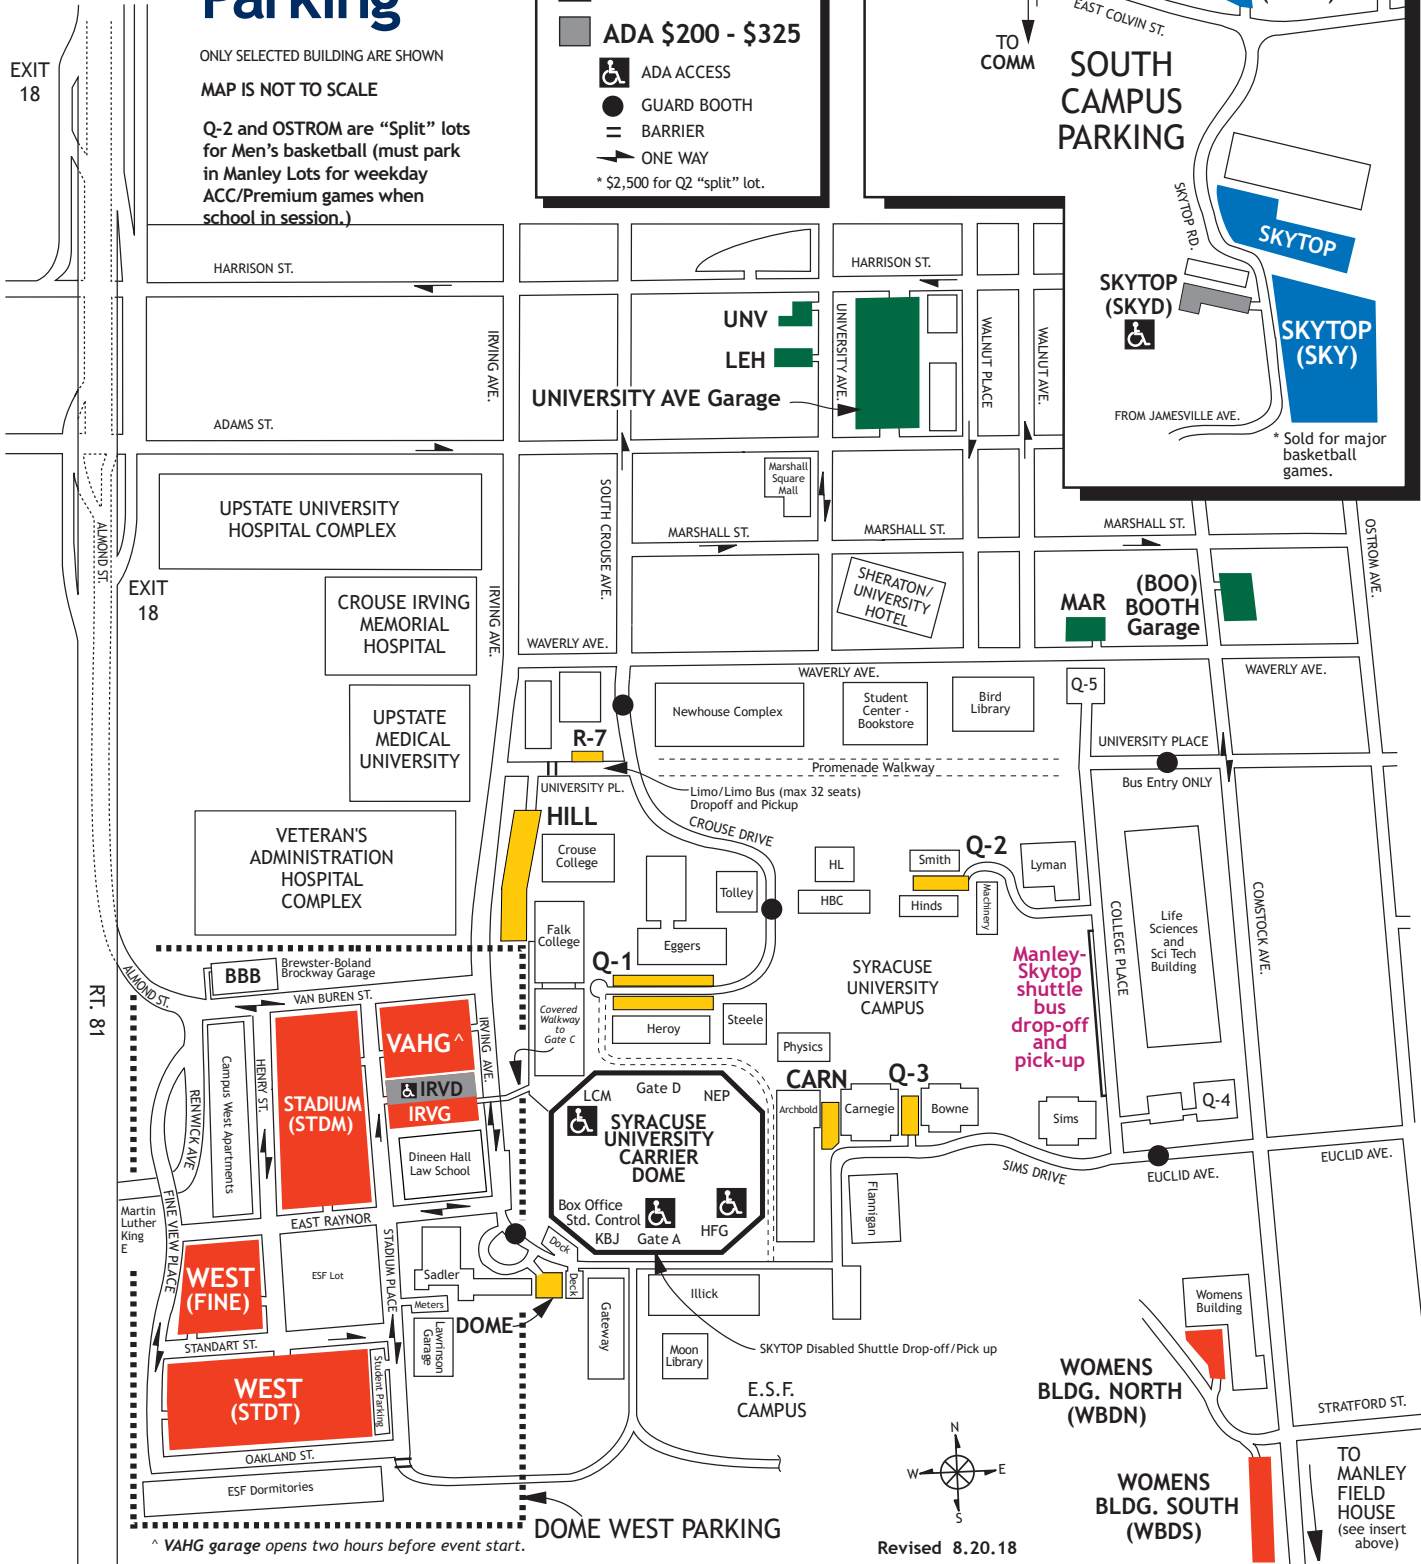

# Game Day Parking Available in UAG, Manley and Skytop \*

## Carrier Dome Basketball Season Parking

RT. 81

EXIT 18

ONLY SELECTED BUILDING ARE SHOWN

MAP IS NOT TO SCALE

Q-2 and OSTROM are "Split" lots for Men's basketball (must park in Manley Lots for weekday ACC/Premium games when school in session.)

PARKING AREAS	
<span style="color: yellow;">■</span>	<b>Area A - \$325</b> (Minimum \$5,000* Orange Club donor)
<span style="color: red;">■</span>	<b>Area B - \$325</b> (Minimum \$300 Orange Club donor)
<span style="color: green;">■</span>	<b>Area C - \$275</b>
<span style="color: blue;">■</span>	<b>Area D - \$200</b>
<span style="color: gray;">■</span>	<b>ADA \$200 - \$325</b>
	ADA ACCESS
	GUARD BOOTH
	BARRIER
	ONE WAY
* \$2,500 for Q2 "split" lot.	

^ VAHG garage opens two hours before event start.

Revised 8.20.18

TO MANLEY FIELD HOUSE (see insert above)