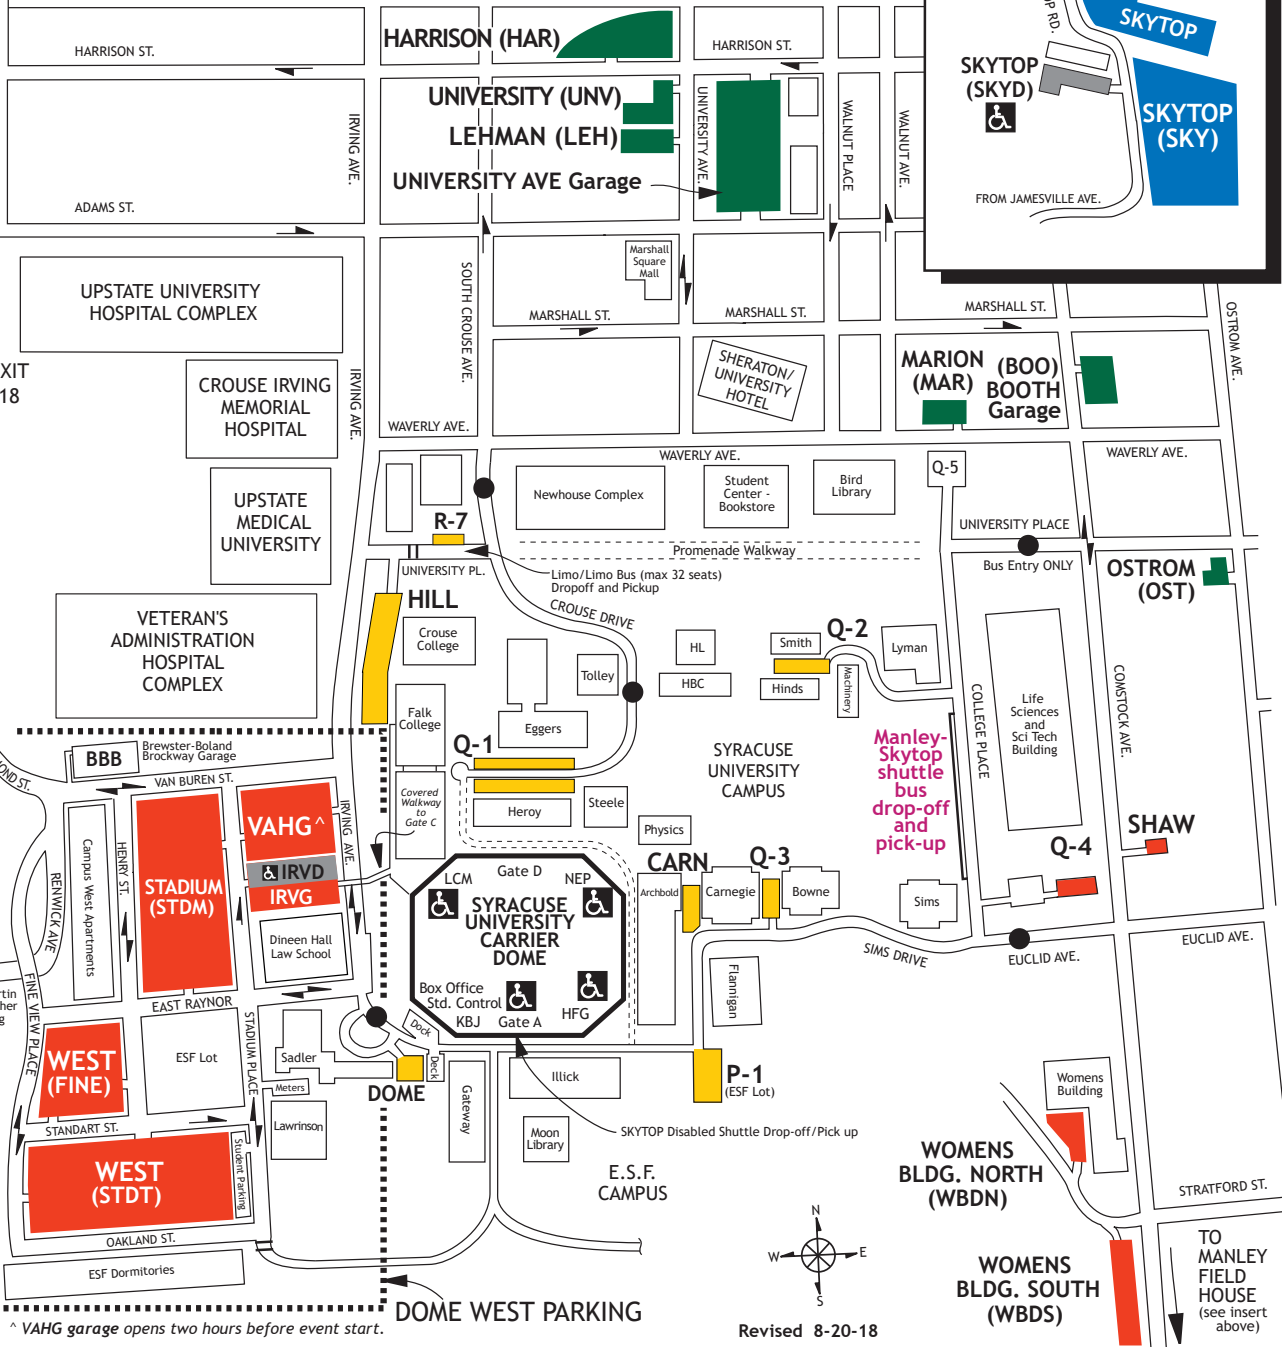

Game Day Parking Available in UAG, Manley and Skytop

Carrier Dome Football Season Parking

ONLY SELECTED BUILDING ARE SHOWN
MAP IS NOT TO SCALE

PARKING AREAS

- **Area A - \$200**
(Minimum \$2,500 Orange Club donor)
- **Area B - \$200**
(Minimum \$300 Orange Club donor)
- **Area C - \$150**
- **Area D - \$80**
- **ADA \$80 - \$200**

- ADA ACCESS
- GUARD BOOTH
- BARRIER
- ONE WAY

RT. 81
EXIT 18

* VAHG garage opens two hours before event start.