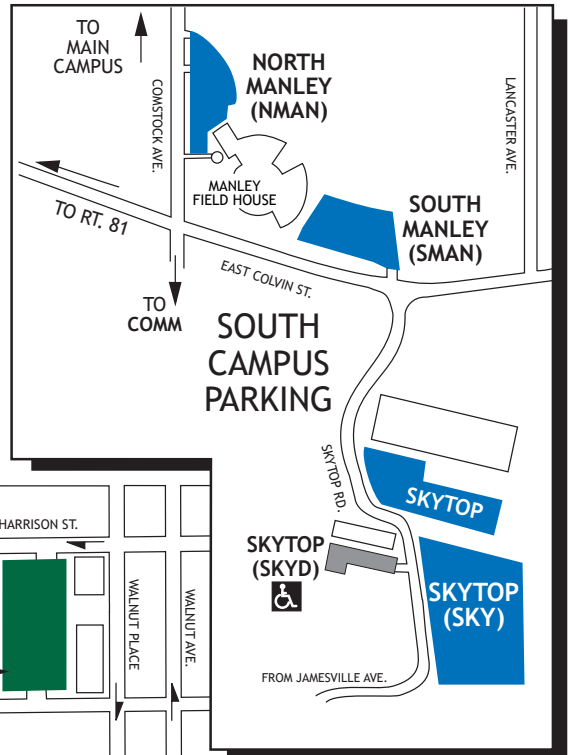

Game Day Parking Available in UAG, Manley and Skytop

Carrier Dome Football Season Parking

ONLY SELECTED BUILDING ARE SHOWN
MAP IS NOT TO SCALE

PARKING AREAS

- **Area A - \$200**
(Minimum \$2,500 Orange Club donor)
- **Area B - \$200**
(Minimum \$300 Orange Club donor)
- **Area C - \$150**
- **Area D - \$80**
- **ADA \$80 - \$200**

- ADA ACCESS
- GUARD BOOTH
- BARRIER
- ONE WAY

RT. 81
EXIT 18

* VAHG garage opens two hours before event start.