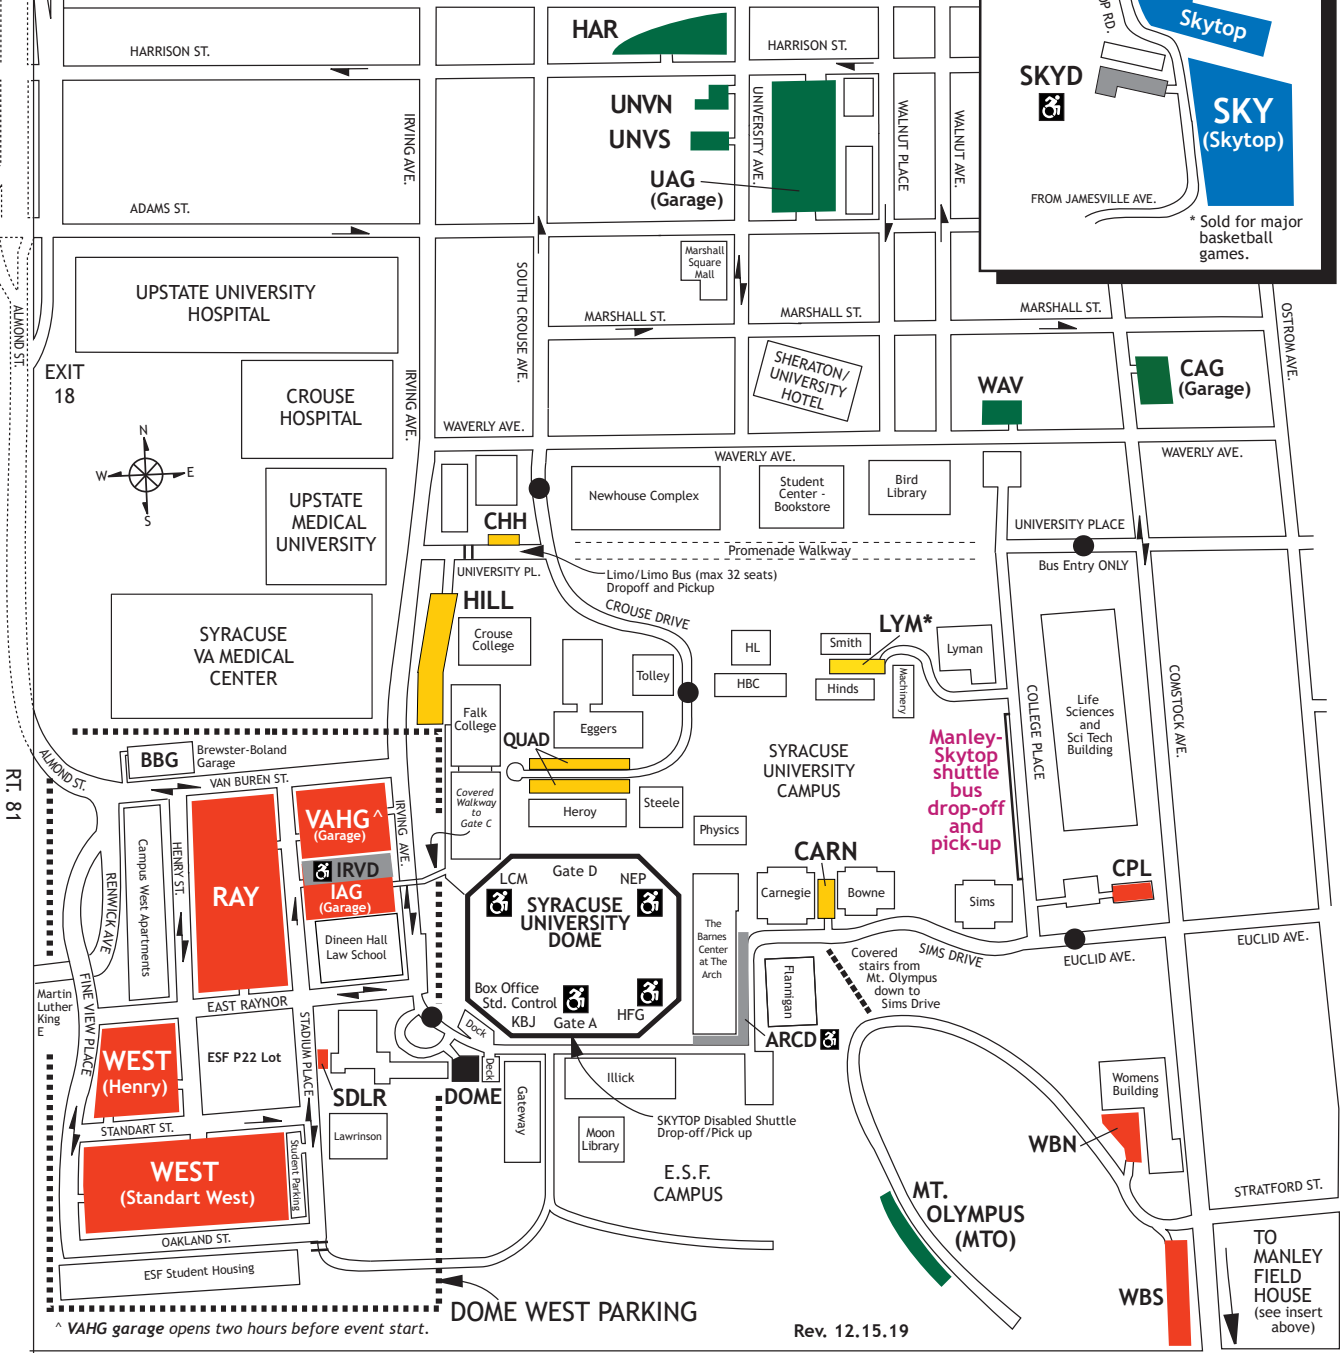

Game Day Parking Available in UAG, Manley and Skytop *

2020-21 Syracuse University Basketball Season Parking

ONLY SELECTED BUILDING ARE SHOWN

MAP IS NOT TO SCALE

* LYM: For ACC games played on a weekday when SU is in session, patrons must park in CPL.

PARKING AREAS

- Area A
- Area B
- Area C
- Area D
- ADA
- Unavailable due to construction.

- ADA ACCESSIBLE
- GUARD BOOTH
- BARRIER
- ONE WAY

SUBJECT TO CHANGE

RT. 81

EXIT 18

^ VAHG garage opens two hours before event start.