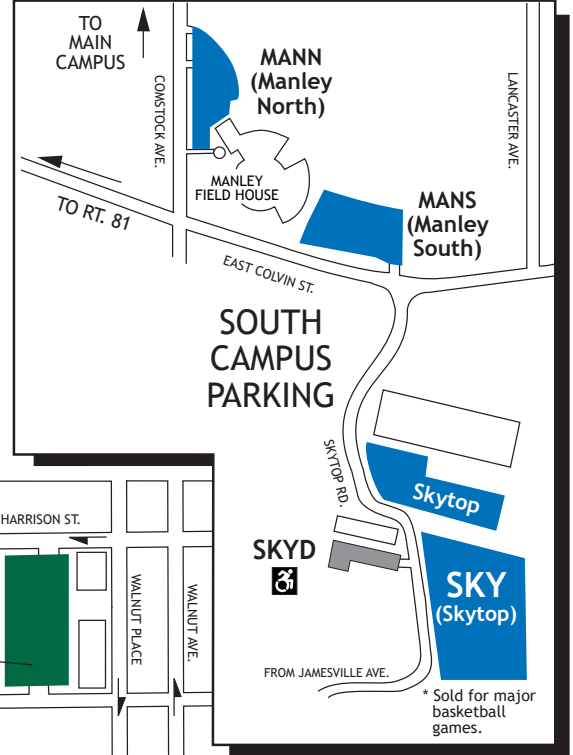

Game Day Parking Available in UAG, Manley and Skytop *

2020-21 Syracuse University Basketball Season Parking

ONLY SELECTED BUILDING ARE SHOWN

MAP IS NOT TO SCALE

* LYM: For ACC games played on a weekday when SU is in session, patrons must park in CPL.

PARKING AREAS

- Area A
- Area B
- Area C
- Area D
- ADA
- Unavailable due to construction.

- ADA ACCESSIBLE
- GUARD BOOTH
- BARRIER
- ONE WAY

SUBJECT TO CHANGE

RT. 81

EXIT 18

^ VAHG garage opens two hours before event start.