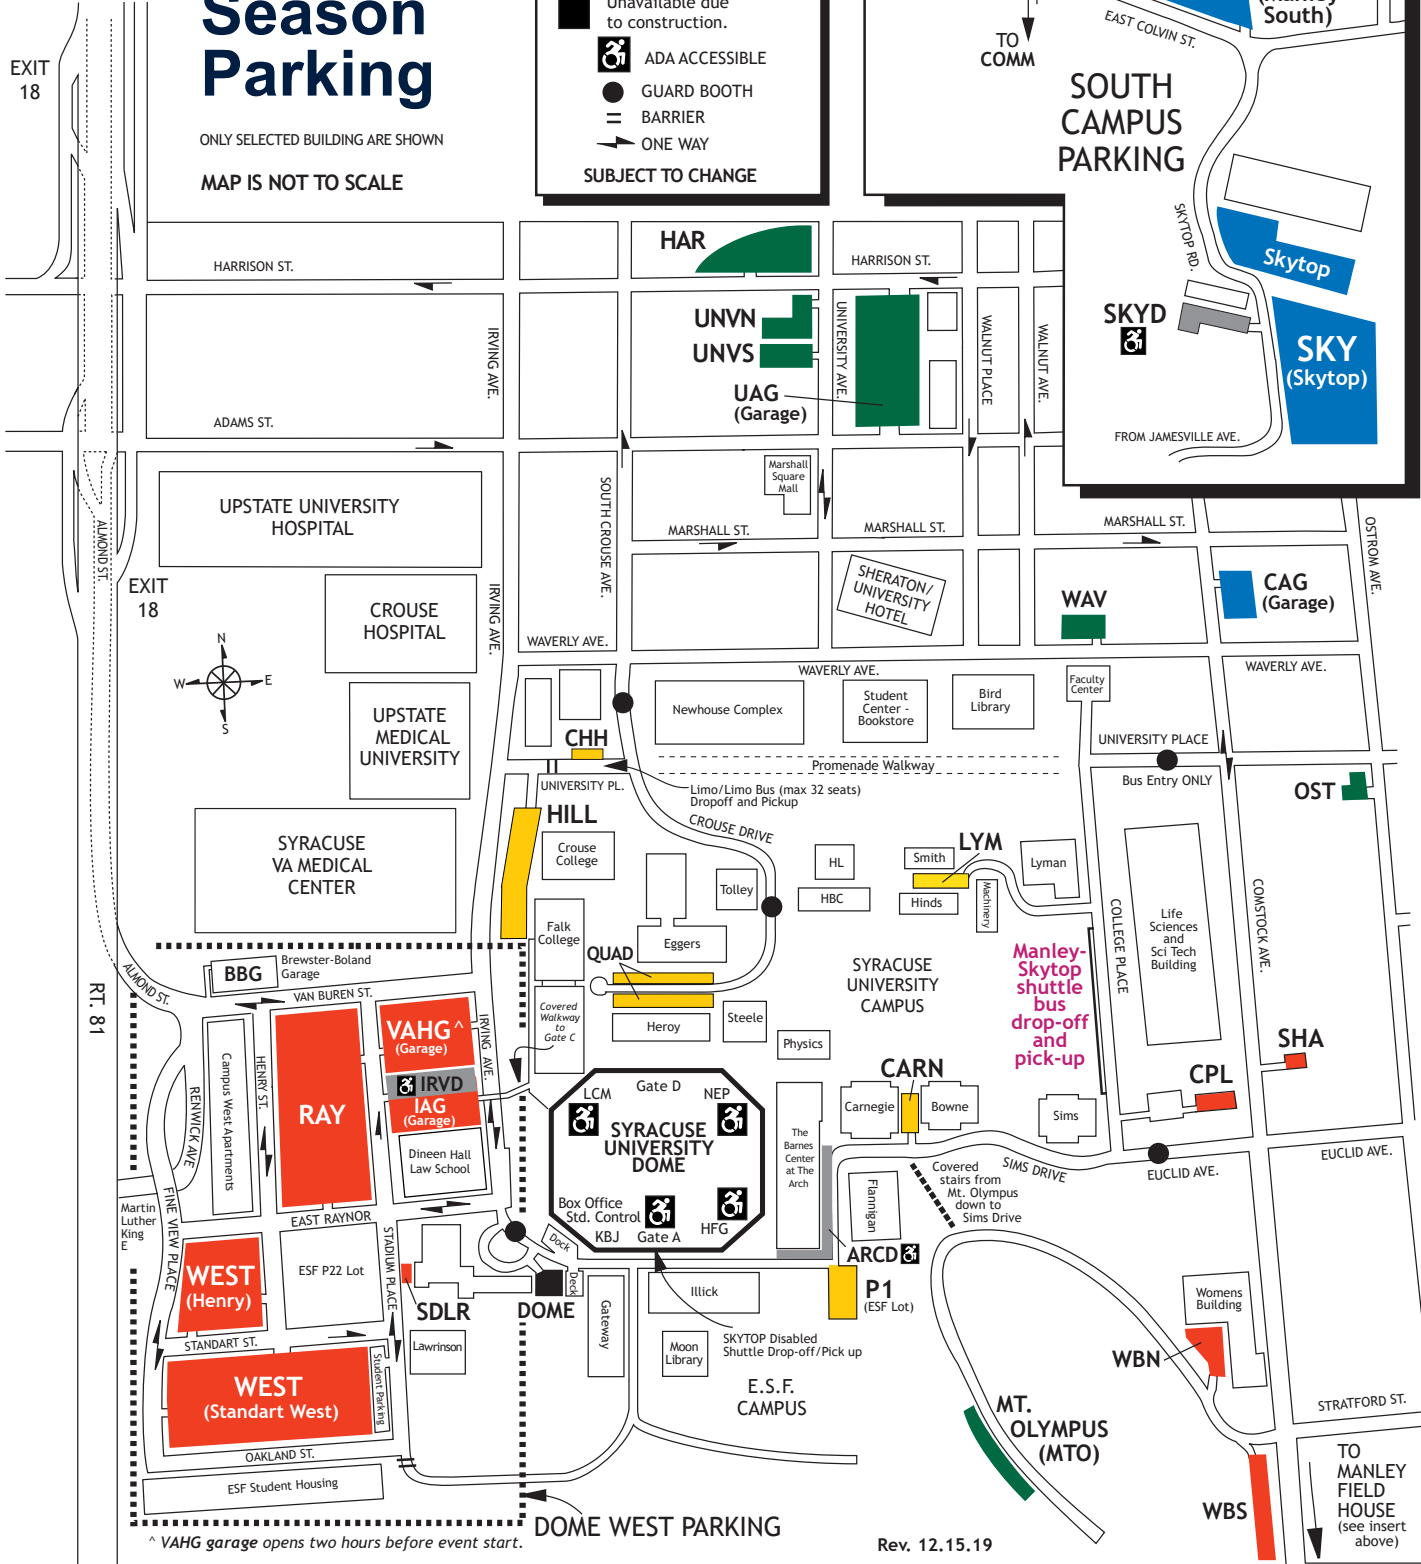

Game Day Parking Available in UAG, Manley and Skytop

2020 Syracuse University Football Season Parking

ONLY SELECTED BUILDING ARE SHOWN
MAP IS NOT TO SCALE

PARKING AREAS

- Area A
- Area B
- Area C
- Area D
- ADA
- Unavailable due to construction.
- ADA ACCESSIBLE
- GUARD BOOTH
- BARRIER
- ONE WAY

SUBJECT TO CHANGE

^ VAHG garage opens two hours before event start.

Rev. 12.15.19

TO MANLEY FIELD HOUSE (see insert above)