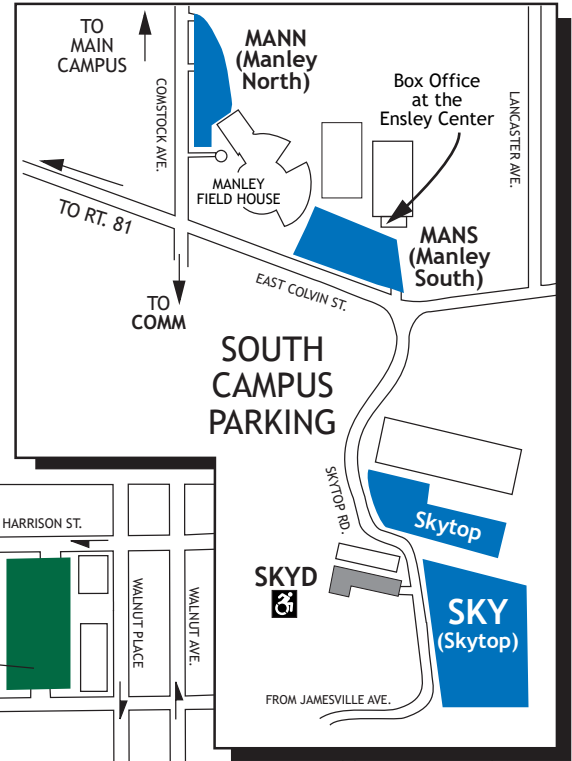

Game Day Parking Available in UAG, Manley and Skytop

2020 Syracuse University Football Season Parking

ONLY SELECTED BUILDING ARE SHOWN
MAP IS NOT TO SCALE

PARKING AREAS

- Area A
- Area B
- Area C
- Area D
- ADA
- Unavailable due to construction.
- ADA ACCESSIBLE
- GUARD BOOTH
- BARRIER
- ONE WAY

SUBJECT TO CHANGE

^ VAHG garage opens two hours before event start.

Rev. 12.15.19

TO MANLEY FIELD HOUSE (see insert above)