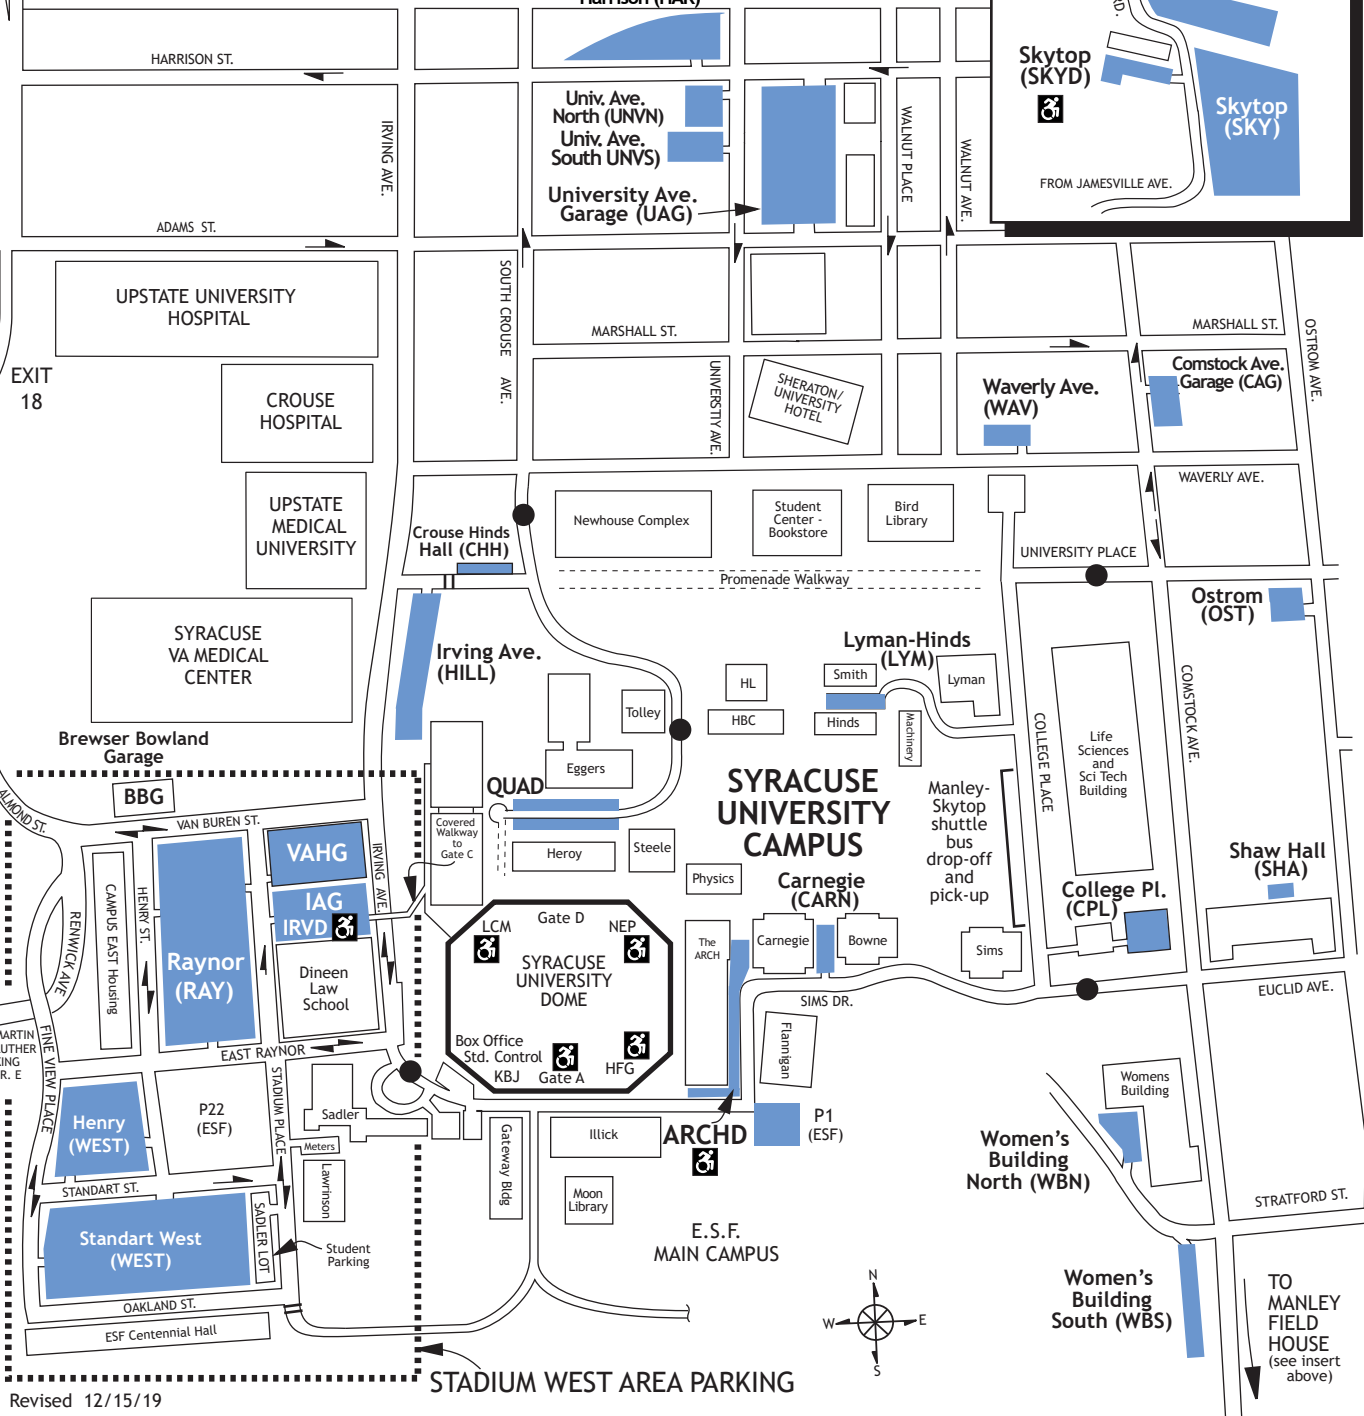

Syracuse University Athletics Parking Guide

MAP KEY	
	EVENT PARKING
	ADA ACCESSIBLE
	SU GUARD BOOTH
	BARRIER
	ONE WAY
ONLY SELECTED BUILDING ARE SHOWN	

Not all lots are available for all events.
 Most campus lots are season only for football and men's basketball, or for one sport.

MAP IS NOT TO SCALE

RT. 81

EXIT 18

Revised 12/15/19

TO MANLEY FIELD HOUSE (see insert above)