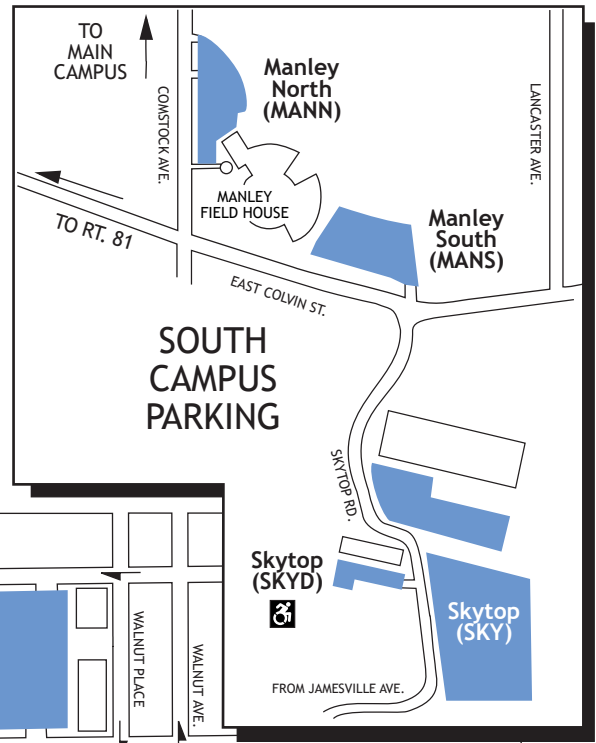

Syracuse University Athletics Parking Guide

MAP KEY	
	EVENT PARKING
	ADA ACCESSIBLE
	SU GUARD BOOTH
	BARRIER
	ONE WAY
ONLY SELECTED BUILDING ARE SHOWN	

Not all lots are available for all events.
 Most campus lots are season only for football and men's basketball, or for one sport.

MAP IS NOT TO SCALE

RT. 81

EXIT 18

Revised 12/15/19

TO MANLEY FIELD HOUSE (see insert above)