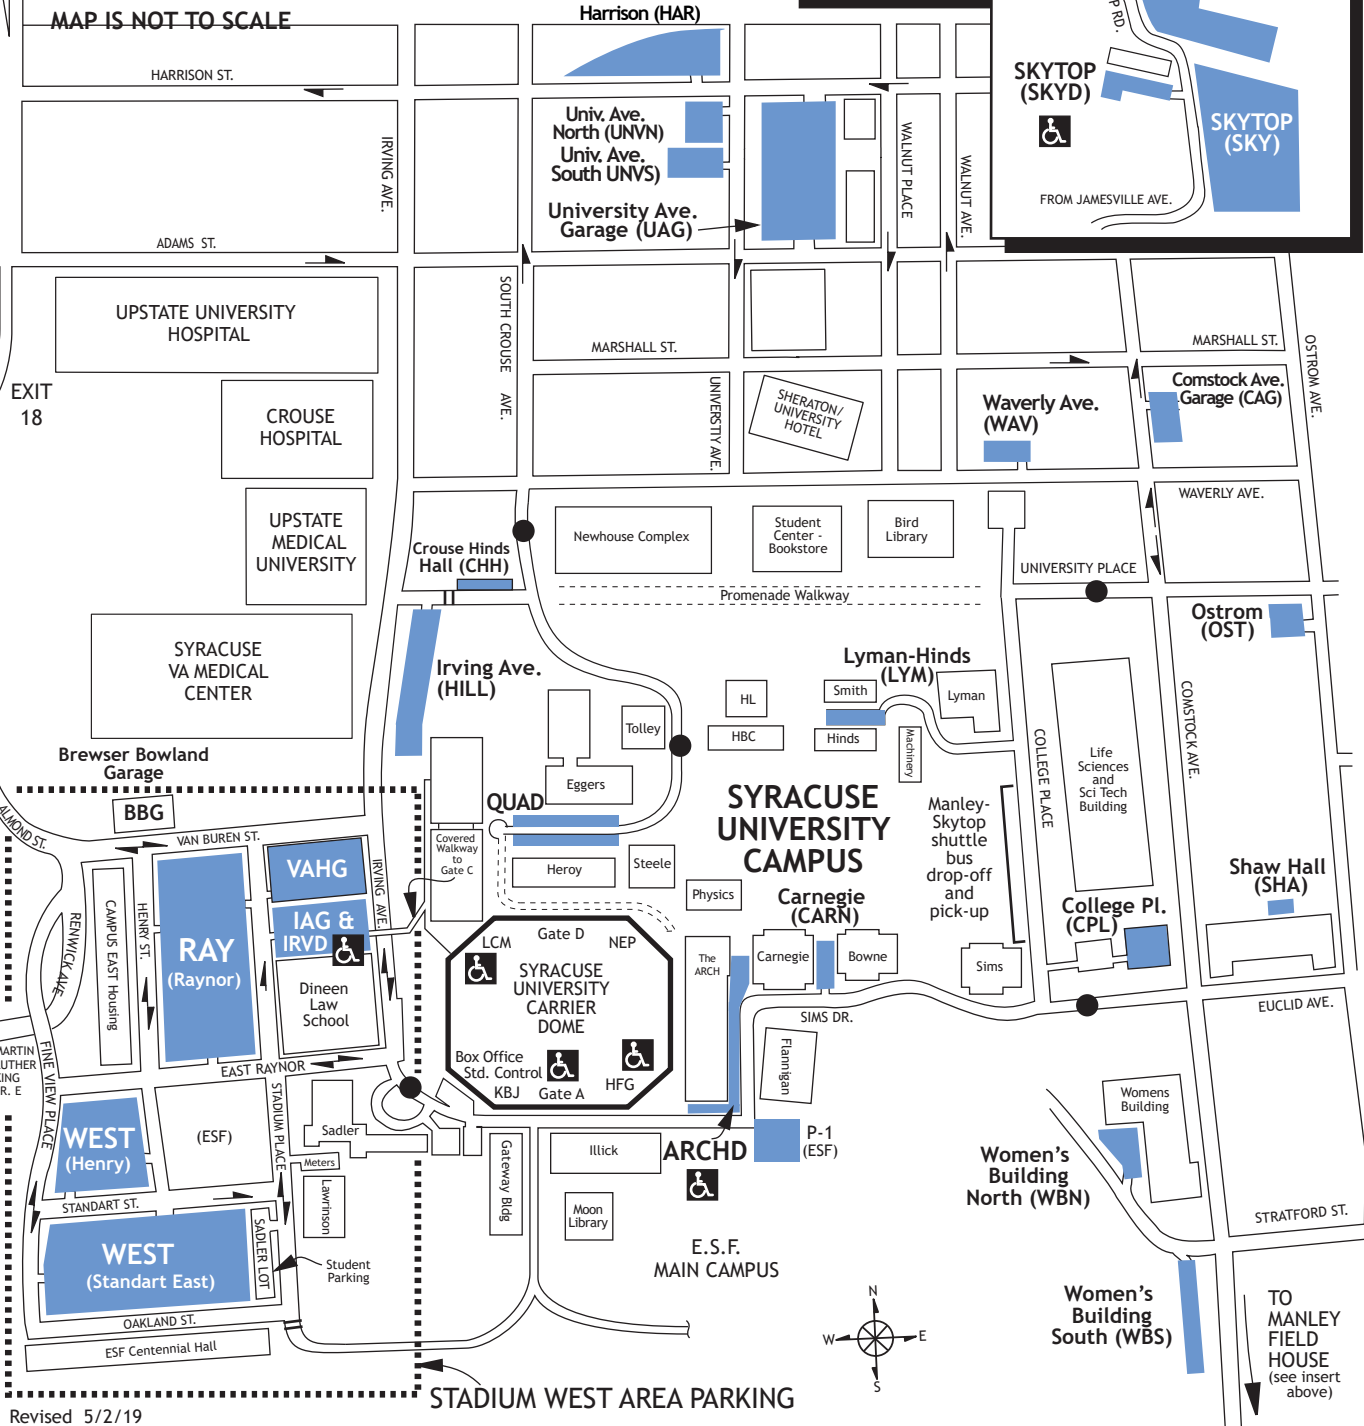

Syracuse University Carrier Dome Parking Guide

MAP KEY	
	EVENT PARKING
	DISABLED ACCESS
	SU GUARD BOOTH
	BARRIER
	ONE WAY
ONLY SELECTED BUILDING ARE SHOWN	

Not all lots are available for all events.

Most campus lots are season only for football and men's basketball, or for one sport.

MAP IS NOT TO SCALE

RT. 81

EXIT 18

Revised 5/2/19

TO MANLEY FIELD HOUSE (see insert above)