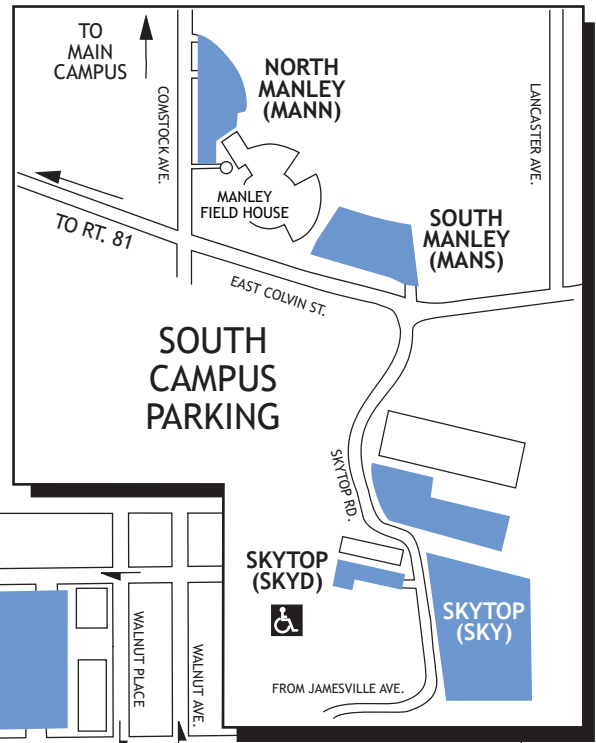

Syracuse University Carrier Dome Parking Guide

MAP KEY	
	EVENT PARKING
	DISABLED ACCESS
	SU GUARD BOOTH
	BARRIER
	ONE WAY
ONLY SELECTED BUILDING ARE SHOWN	

Not all lots are available for all events.

Most campus lots are season only for football and men's basketball, or for one sport.

MAP IS NOT TO SCALE

RT. 81

EXIT 18

Revised 5/2/19

TO MANLEY FIELD HOUSE (see insert above)