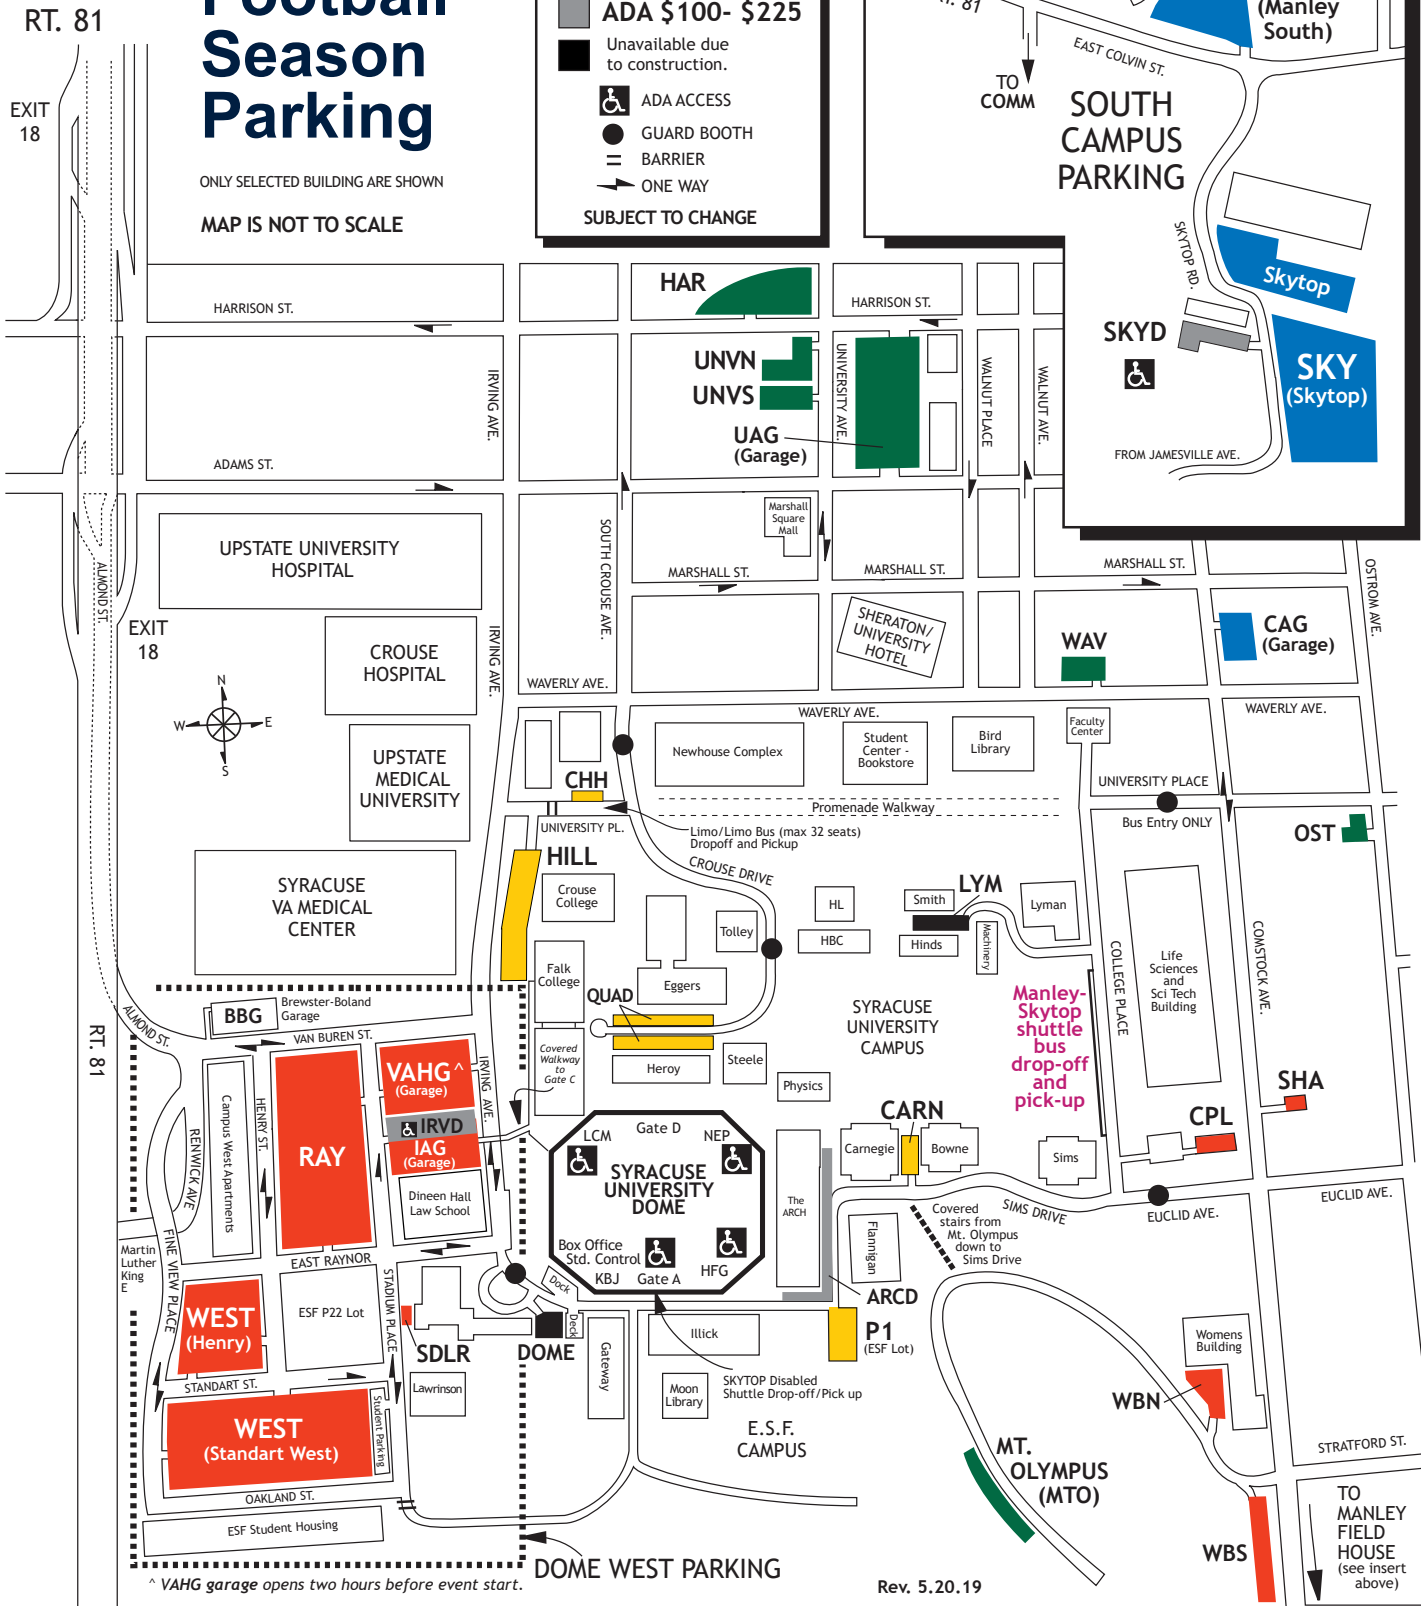

# Game Day Parking Available in UAG, Manley and Skytop

## 2019 Syracuse University Football Season Parking

ONLY SELECTED BUILDING ARE SHOWN

MAP IS NOT TO SCALE

**PARKING AREAS**

- Area A - \$225
- Area B - \$200
- Area C - \$150
- Area D - \$100
- ADA \$100- \$225
- Unavailable due to construction.
- ADA ACCESS
- GUARD BOOTH
- BARRIER
- ONE WAY

SUBJECT TO CHANGE

^ VAHG garage opens two hours before event start.

Rev. 5.20.19

TO MANLEY FIELD HOUSE (see insert above)