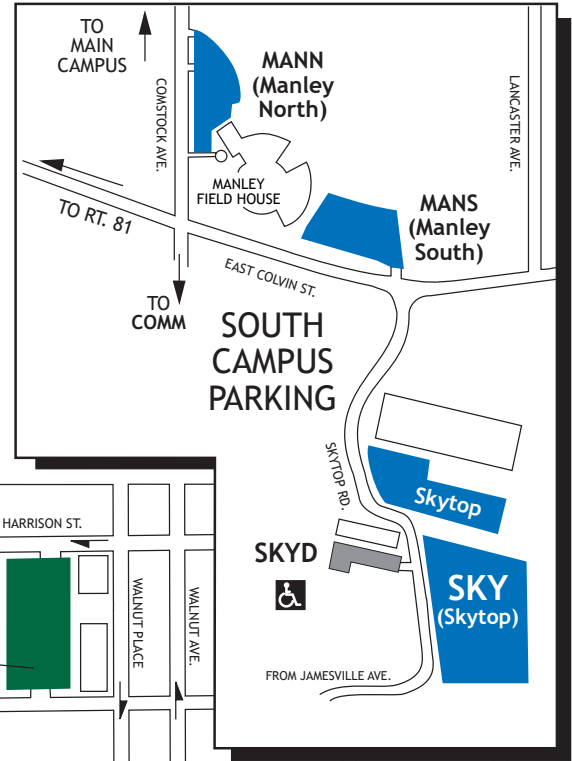

## 2019 Syracuse University Football Season Parking

ONLY SELECTED BUILDING ARE SHOWN

MAP IS NOT TO SCALE

**PARKING AREAS**

- Area A - \$225
- Area B - \$200
- Area C - \$150
- Area D - \$100
- ADA \$100- \$225
- Unavailable due to construction.
- ADA ACCESS
- GUARD BOOTH
- BARRIER
- ONE WAY

SUBJECT TO CHANGE

^ VAHG garage opens two hours before event start.

Rev. 5.20.19

TO MANLEY FIELD HOUSE (see insert above)