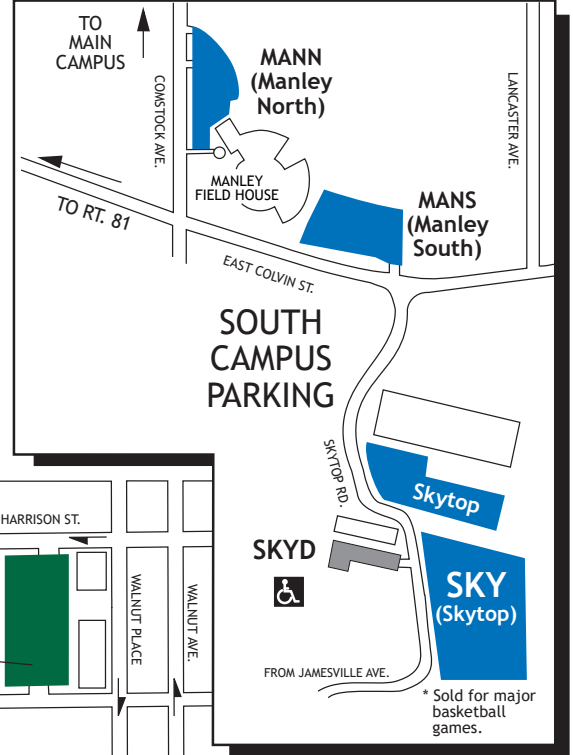

Game Day Parking Available in UAG, Manley and Skytop *

2019-20 Syracuse University Basketball Season Parking

ONLY SELECTED BUILDING ARE SHOWN
MAP IS NOT TO SCALE

PARKING AREAS

- Area A - \$350
- Area B - \$335
- Area C - \$285
- Area D - \$210
- ADA \$210-\$350
- Unavailable due to construction.

ADA ACCESS
 GUARD BOOTH
 BARRIER
 ONE WAY

SUBJECT TO CHANGE

^ VAHG garage opens two hours before event start.