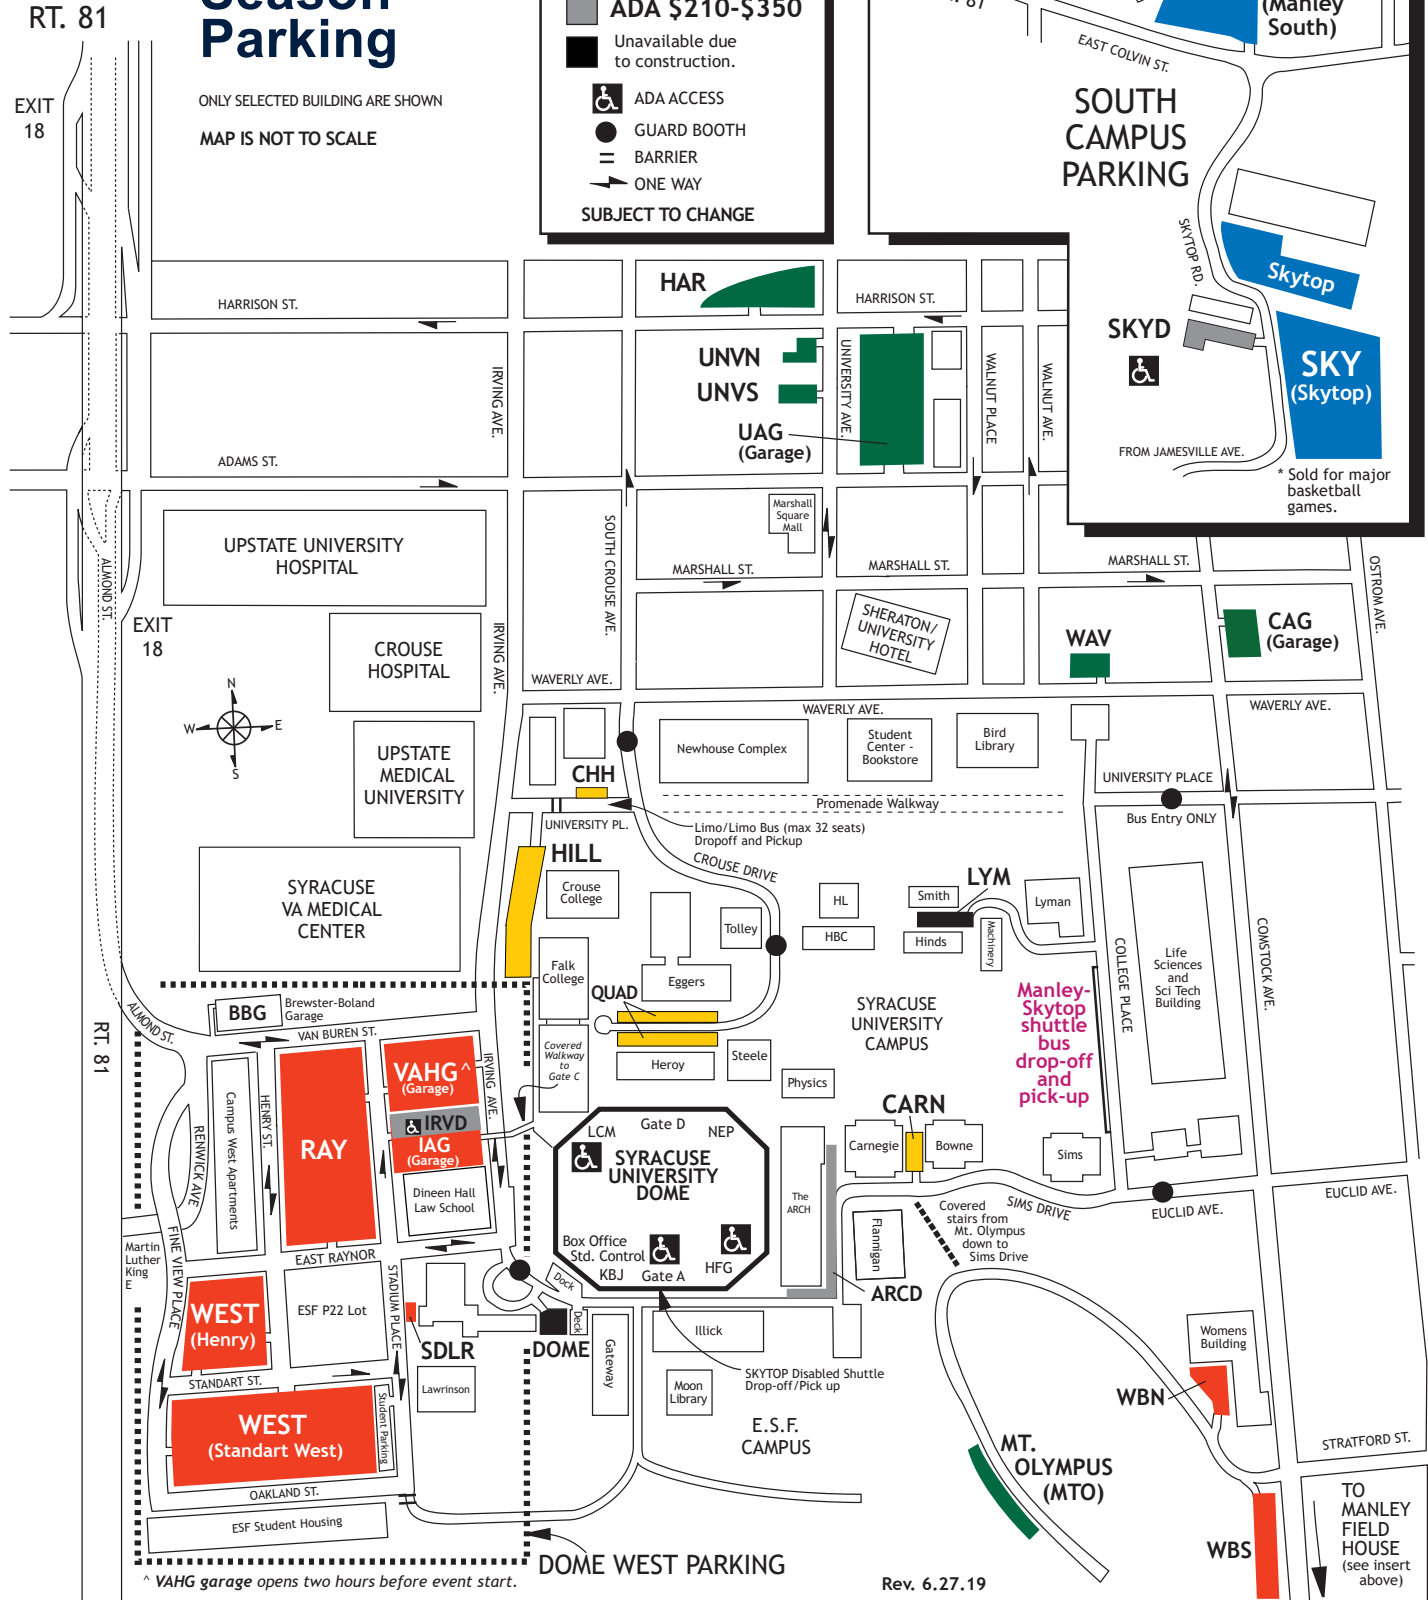

Game Day Parking Available in UAG, Manley and Skytop *

2019-20 Syracuse University Basketball Season Parking

ONLY SELECTED BUILDING ARE SHOWN
MAP IS NOT TO SCALE

PARKING AREAS

- Area A - \$350
- Area B - \$335
- Area C - \$285
- Area D - \$210
- ADA \$210-\$350
- Unavailable due to construction.

ADA ACCESS
 GUARD BOOTH
 BARRIER
 ONE WAY

SUBJECT TO CHANGE

^ VAHG garage opens two hours before event start.